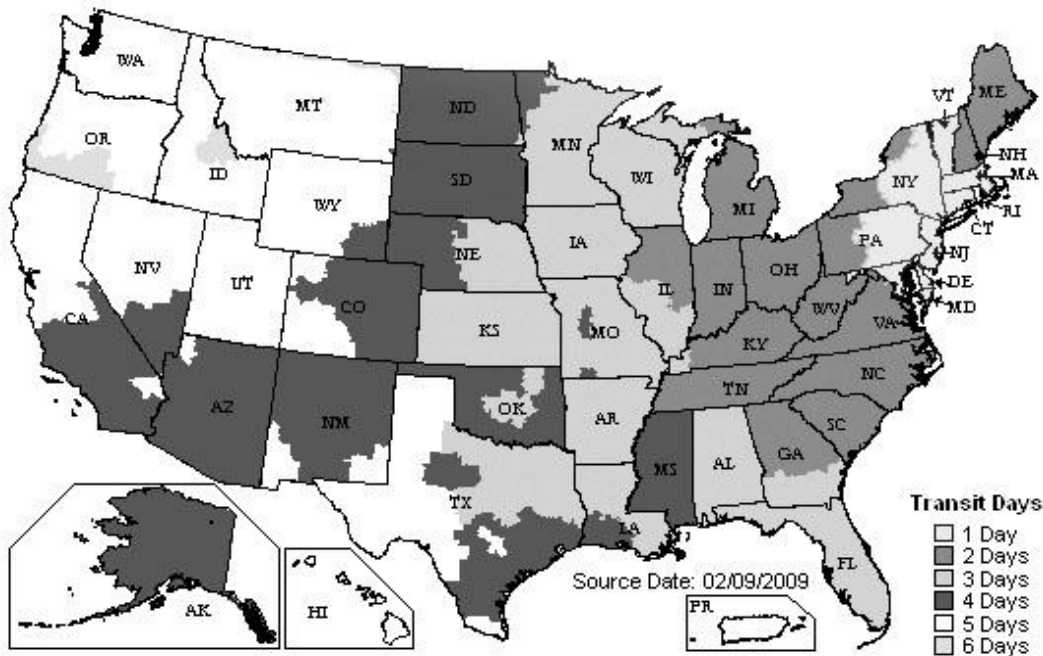

Shipping Charges

UPS DOMESTIC GROUND SHIPPING FEES:	
Subtotal/Item	Fee
Under \$70	\$15.50
\$70.01 - \$300	\$17.50
\$300.01 - \$2000	5%
Over \$2000	4%
A Set or Single Order including both a Mask & Blade	\$28.00
Shipping will vary depending on size of rolling bag	\$49 - \$74

Absolute reserves the right to make any changes to price without notice. Misuse of fencing equipment voids any implied or stated warranties.

Time Estimates on Domestic Shipping

The above UPS map estimates the time of arrival for your package and is *relatively accurate*, but not guaranteed.

To calculate your order's time of arrival please add the appropriate number of days (noted above) from, but not including the day your package will be shipping out. *I.e., if your package ships out on Wednesday and you live in North Georgia, your order will arrive on Friday.*